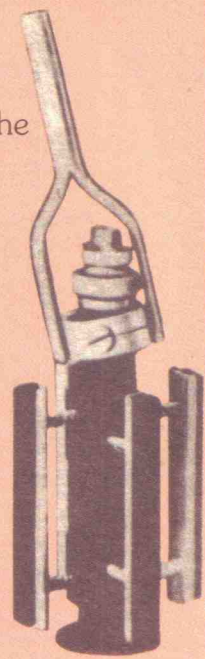

# CYLINDER **HONEWEL** HONES

RANGE: 38 mm TO 900 mm

**Best Buy ..... Yet Competitively Priced**

**Model 63** Cylinder Hone consists of the Body, a standard carrier set No.631 fitted with stones of coarse grit. It is coupled with a universal joint. Its range is 38 mm – 63 mm (1½" to 2½").

**Model 75** Cylinder Hone consists of the Body, a standard carrier set No.751 fitted with stones of coarse grit. It is coupled with a universal joint. Its range is 50 mm – 75 mm (2" to 3").

**Model 250** Cylinder Hone set range includes cylinder body with one standard carrier set of range 2501 fitted with stones of coarse grit. Extra carrier sets 2502 and 2503 would increase size upto 10" in the same Body.

**Model 900** Cylinder Hone set range includes cylinder body with one standard carrier set of range 9001 fitted with stones of coarse grit. Extra carrier sets 9002 & 9003 would increase size upto 36" in the same Body.

**Rack Set Range (mm)**

Stand	2501	72	—	112 (2⅞" to 4½")
Over size	2502	112	—	162 (4½" to 6½")
Ex. Long	2503	162	—	250 (6½" to 10")

**Rack Set Range (mm)**

Stand	9001	238-400	(9½" to 16")
Ex. Long	9002	338-600	(13½" to 24")
Ex. Long	9003	600-900	(24" to 36")