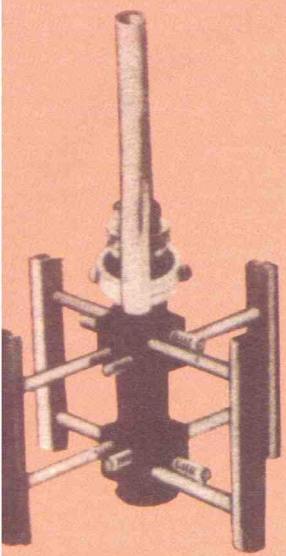

# CYLINDER **HONEWEL** HONES

RANGE: 38 mm TO 900 mm

**Best Buy ..... Yet Competitively Priced**

**Model 63** Cylinder Hone consists of the Body, a standard carrier set No.631 fitted with stones of coarse grit. It is coupled with a universal joint. Its range is 38 mm – 63 mm (1½" to 2½").

**Model 75** Cylinder Hone consists of the Body, a standard carrier set No.751 fitted with stones of coarse grit. It is coupled with a universal joint. Its range is 50 mm – 75 mm (2" to 3").

**Model 250** Cylinder Hone set range includes cylinder body with one standard carrier set of range 2501 fitted with stones of coarse grit. Extra carrier sets 2502 and 2503 would increase size upto 10" in the same Body.

**Model 900** Cylinder Hone set range includes cylinder body with one standard carrier set of range 9001 fitted with stones of coarse grit. Extra carrier sets 9002 & 9003 would increase size upto 36" in the same Body.

**Rack Set Range (mm)**

Stand	2501	72	—	112 (2⅞" to 4½")
Over size	2502	112	—	162 (4½" to 6½")
Ex. Long	2503	162	—	250 (6½" to 10")

**Rack Set Range (mm)**

Stand	9001	238-400	(9½" to 16")
Ex. Long	9002	338-600	(13½" to 24")
Ex. Long	9003	600-900	(24" to 36")