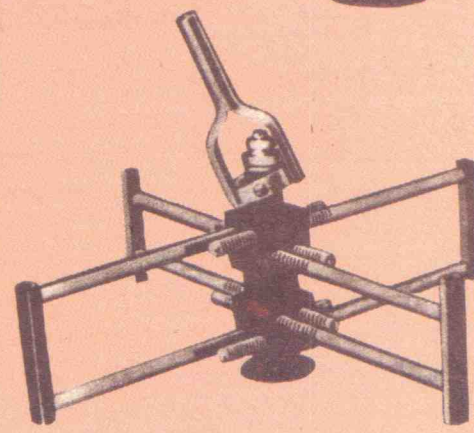

# CYLINDER **HONEWEL** HONES

RANGE: 38 mm TO 900 mm

**Best Buy ..... Yet Competitively Priced**

**Model 63** Cylinder Hone consists of the Body, a standard carrier set No.631 fitted with stones of coarse grit. It is coupled with a universal joint. Its range is 38 mm – 63 mm (1½" to 2½").

**Model 75** Cylinder Hone consists of the Body, a standard carrier set No.751 fitted with stones of coarse grit. It is coupled with a universal joint. Its range is 50 mm – 75 mm (2" to 3").

**Model 250** Cylinder Hone set range includes cylinder body with one standard carrier set of range 2501 fitted with stones of coarse grit. Extra carrier sets 2502 and 2503 would increase size upto 10" in the same Body.

**Model 900** Cylinder Hone set range includes cylinder body with one standard carrier set of range 9001 fitted with stones of coarse grit. Extra carrier sets 9002 & 9003 would increase size upto 36" in the same Body.